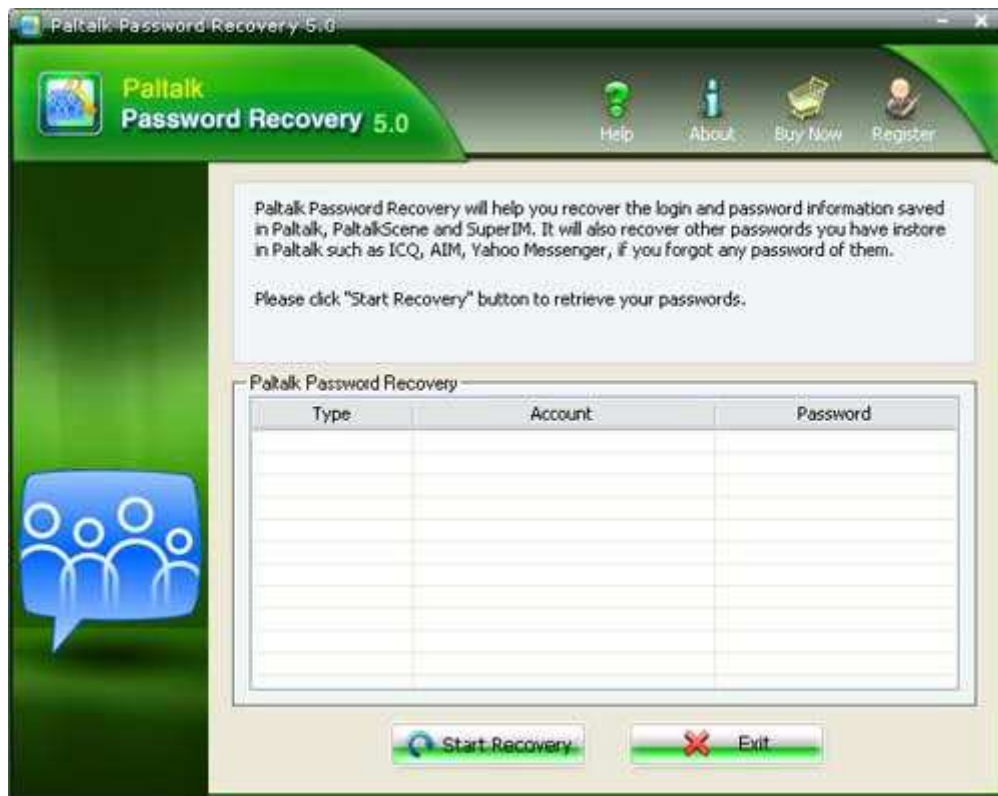

The Detailed Guide about how to Reset Paltalk Password

Tips: Below are the steps to recover the login and password information saved in Paltalk, PaltalkScene and SuperIM. Using [Paltalk Password Recovery](#) 5.0. To see the detailed information, please refer to the "Help" document integrated in the program.

Step1: Run Paltalk Password Recovery 5.0.

Step2: Click on the "Start Recovery" button.