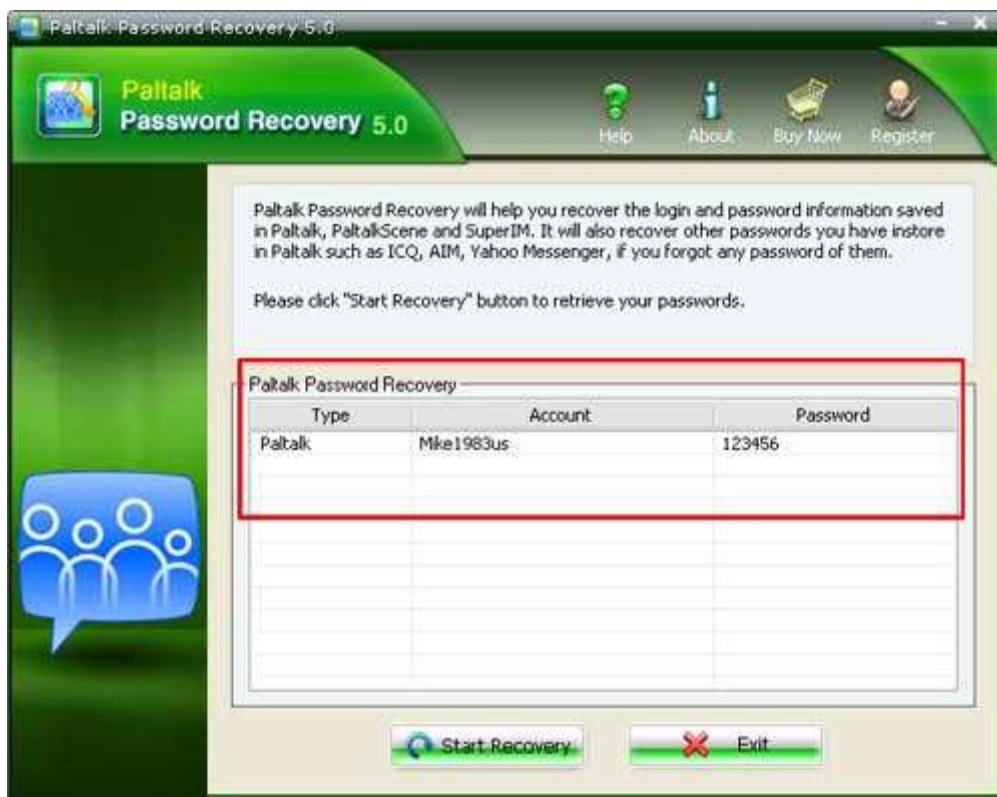

Know more about Paltalk Password Recovery Guide from:

<http://www.recoverlostpassword.com/products/how_to_use_paltalkpr.html>