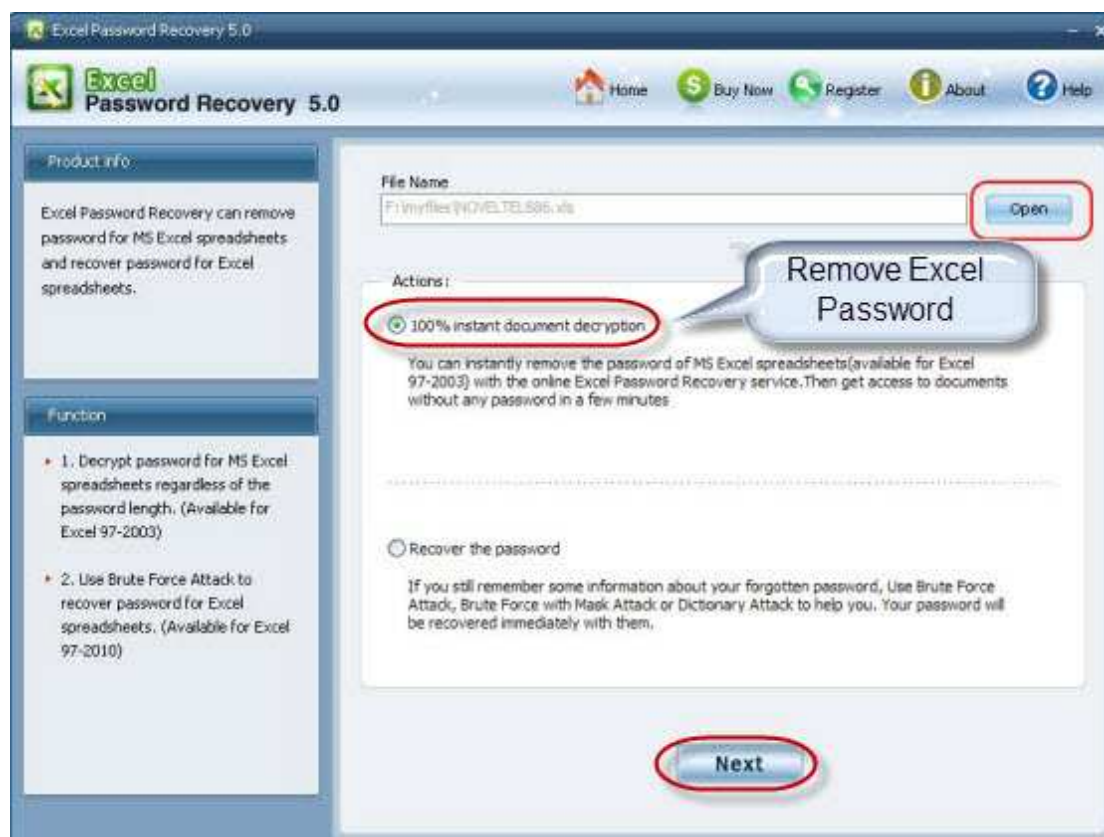

How to Remove Excel Password after We accidentally lost it

Ask:

“A friend of mine had set a password on my valuable Excel document. I was unaware of that and he is not here right now with me. He left for vacations with his family. So I am unable to contact him anyway. I need that file. So is there any possibility for me to **remove Excel password** or change it?”

“I have got a file that is an excel spreadsheet. But I have some-how lost my password for it and need to remove it. I was working on it for a school you see. Any help asap be great.”

Answer:

We are frequently being asked such kinds of question as above. Frankly speaking, Microsoft Office doesn't offer built-in features to remove Excel password after the users lost it. That's why so many people are at a loss for retrieving their password. Now there is an easy-to-use [Excel Password Remover](#) that can help you indeed. It is a professional utility to remove lost or forgotten Excel password without any data loss. No matter how long and complex your password is, you can easily remove it and instantly access to your Excel workbook.

Below is the detailed guide on how to remove Excel password.

1. Download Excel Password Remover, setup and run it.